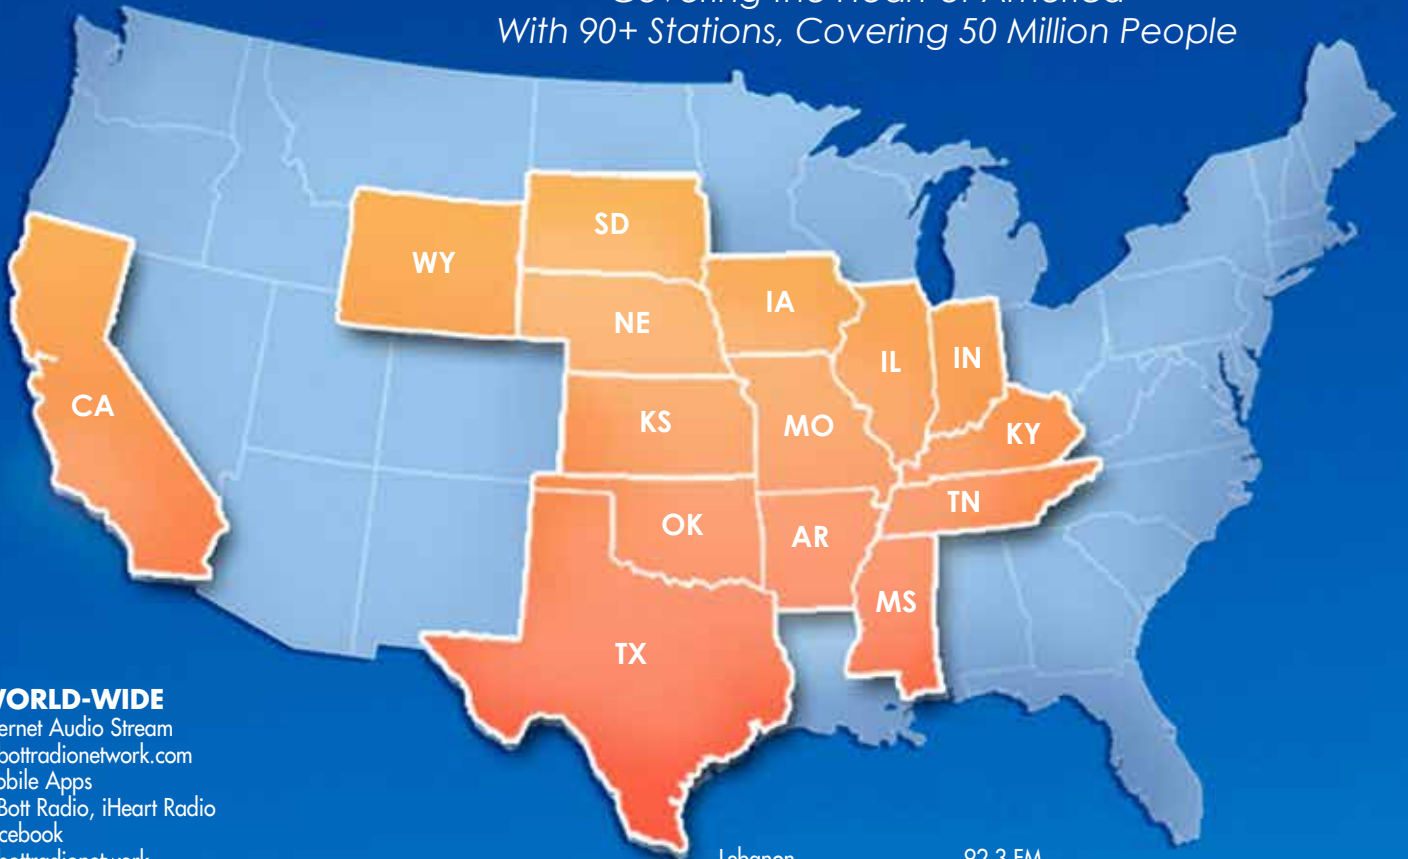

BOTT RADIO NETWORK

Quality Bible Teaching. Christian News And Information.

Covering the Heart of America
With 90+ Stations, Covering 50 Million People

WORLD-WIDE

Internet Audio Stream
bottradiationetwork.com
Mobile Apps
Bott Radio, iHeart Radio
Facebook
bottradiationetwork
Twitter
@bottradio

NATION-WIDE

Sky Angel Channel 403

ARKANSAS

Fayetteville 89.3 FM/1250 AM
Jonesboro 88.9 FM
West Memphis 90.5 FM

CALIFORNIA

Fresno/Modesto 99.9 FM

INDIANA

Ft. Wayne 100.1 FM/1090 AM

IOWA

Sioux City 103.3 FM
Sioux Rapids 102.9 FM

KANSAS

Abilene/Junction City 90.5 FM
Arkansas City 96.7 FM
Atchison 89.7 FM
Dodge City 102.5 FM
El Dorado 93.3 FM
Emporia 106.1 FM
Garden City 107.9 FM
Hays 103.9 FM

MISSOURI

Adrian 88.9 FM
Branson 103.3 FM/1570 AM
Camdenton 105.7 FM
Cape Girardeau 103.3 FM
Carthage 104.7 FM
Cole Camp 104.7 FM
Columbia 89.9 FM
Cuba 103.9 FM
Dixon 90.5 FM
Hermitage 94.1 FM
Independence 88.9 FM
Jefferson City 89.9 FM
Kansas City 92.3 FM
Kansas City 101.5 FM/760 AM
Kimberling City 95.7 FM
Kirksville 107.9 FM